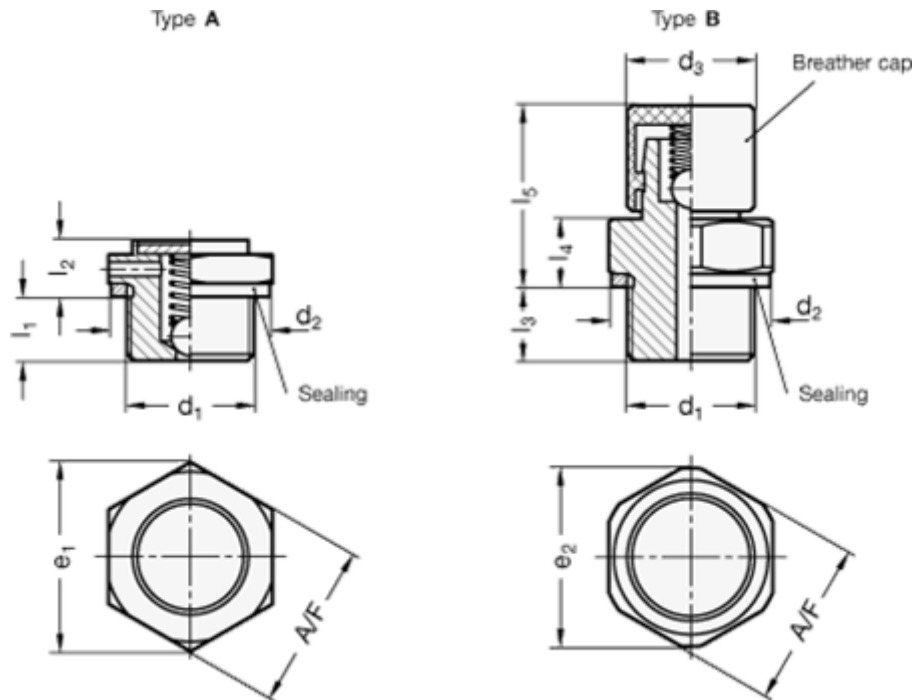

Data Sheet

Article number: 20883G3420BMS

Description: E+G Udluftningsfilter - G 3/4"

Measures

	= -	l2	= 11
	= -	l3	= 8
A/F	= 32	l4	= 8
Air passage l/min.	= -	l5	= 19.5
d2	= 32	Opening pressure in mbar	= Min. 20 - Max 80. mbar
d3	= 13	Thread d1	= G 3/4"
e	= 35		
l1	= 8.5		